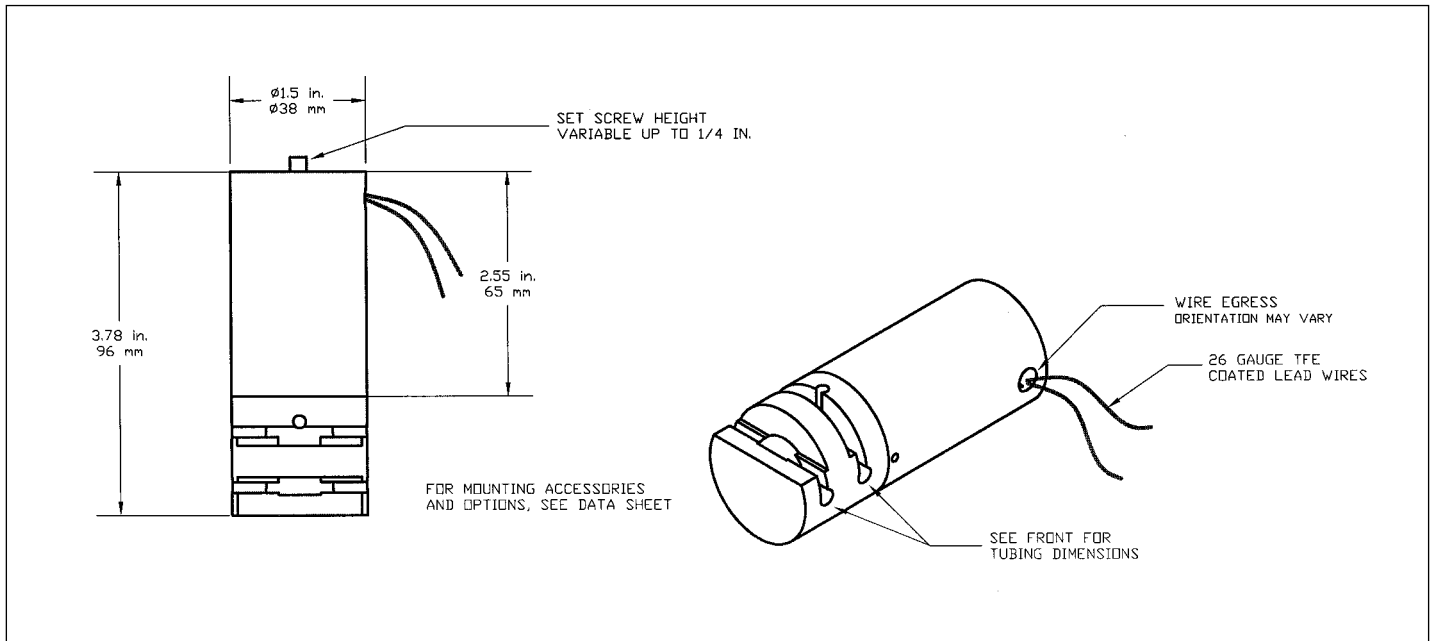

INSTALLATION DIMENSIONS

Series 150P2NC Pinch Valve

Series 150P3MP

Note: Leadwires now exit top of solenoid