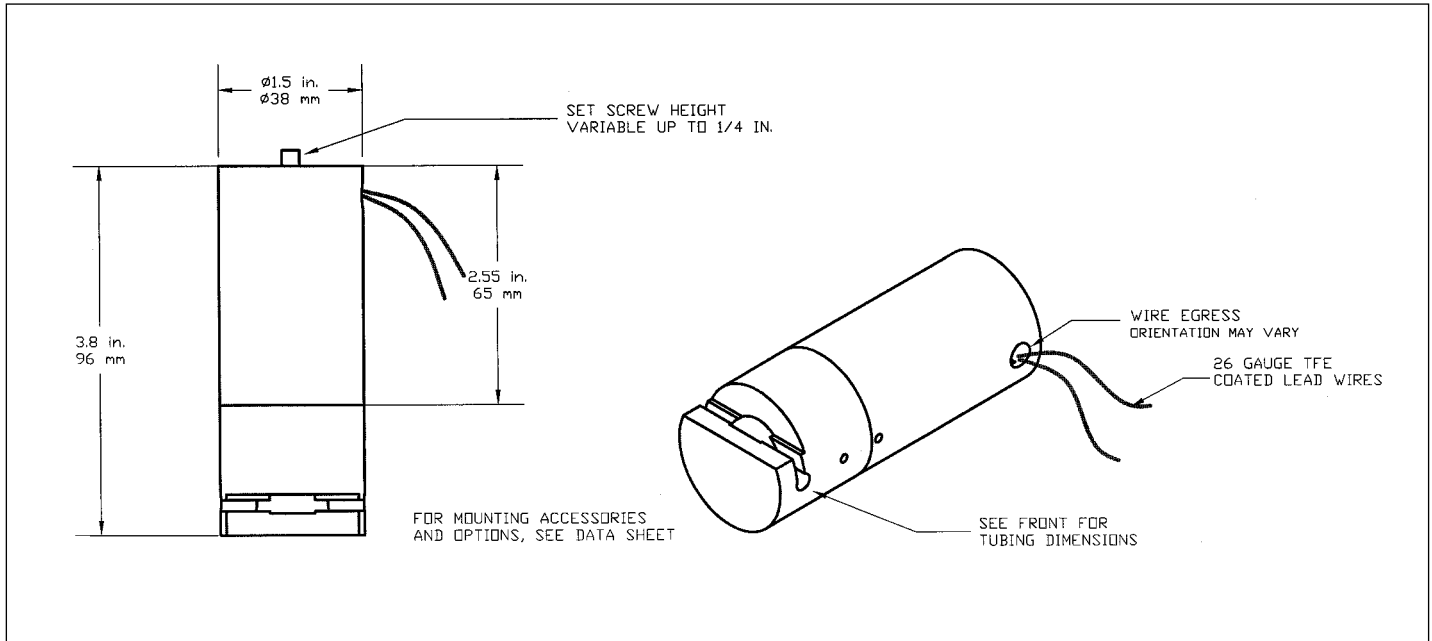

INSTALLATION DIMENSIONS

Series 150P2NC Pinch Valve

Series 150P3MP

Note: Leadwires now exit top of solenoid